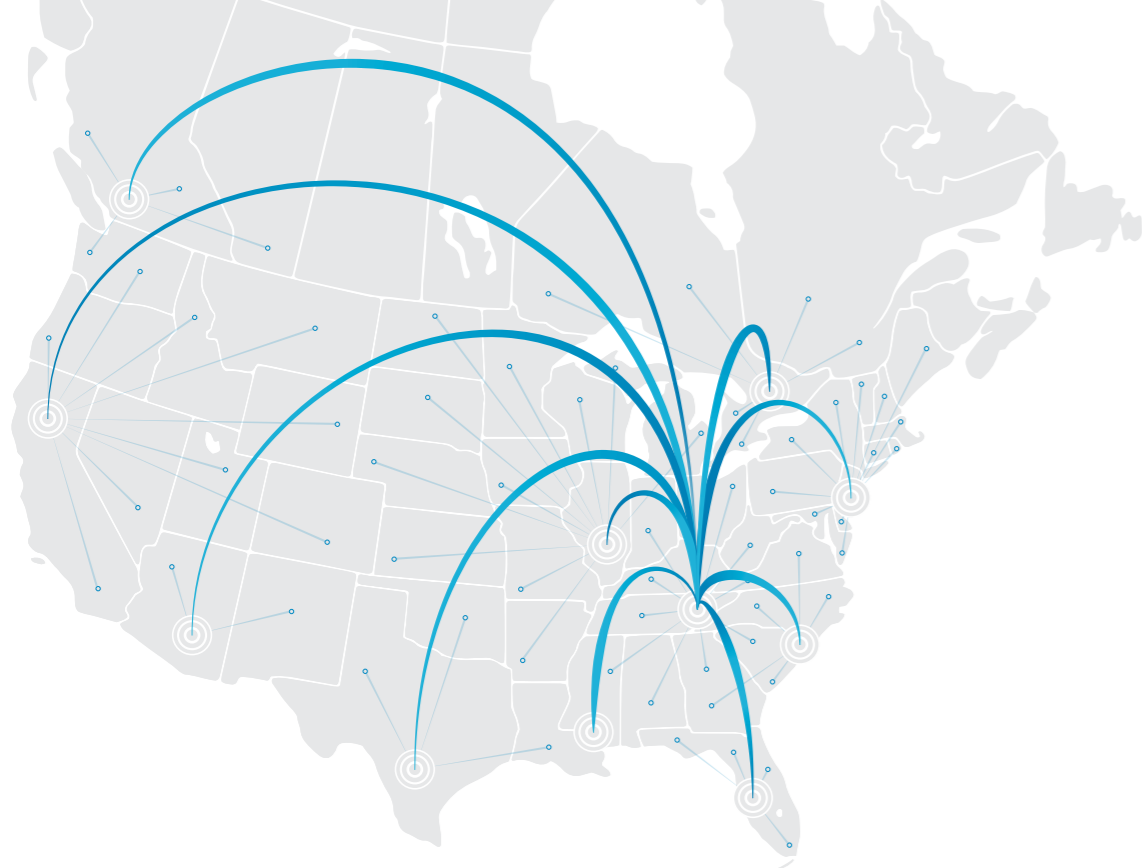

Footprint

global support, regional distribution

Imagine Pools® is proud to create the world's best composite fiberglass swimming pools which are distributed by more than 600 talented, independently owned and operated Dealerships throughout the United States and Canada. We invite you to learn more about our products by talking to one of our authorized independent Dealers and asking for a free estimate so that you can truly enjoy Life at its Best™.