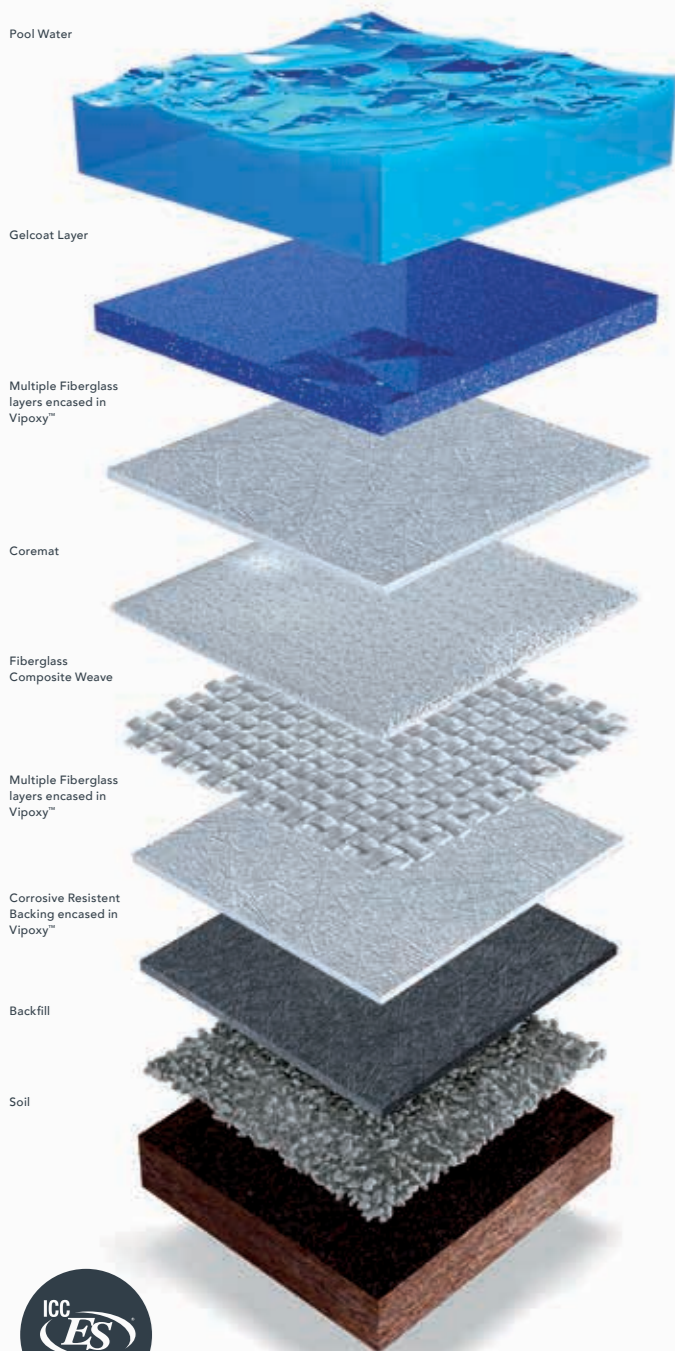

Security

Safety

Strength

Industry Advancements

Imagine Pools® swimming pools are engineered with our exclusive Centurion Core™ technology, featuring high-performance vinyl ester resin woven into each and every structural layer. We finish the surface with an exceptional gelcoat that is both beautiful to look at and smooth to the touch. The result is a top quality composite pool with extraordinary structural integrity, durability, and corrosion resistance.

Centurion Core™

construction process

To construct a fiberglass pool, it must be comprised of three main components: *the pool's gelcoat surface, the pool's structural shell and the ground in which the pool will be placed.*

lifetime structural warranties

From the outside, your pool shell may look relatively uncomplicated. However, beneath the surface, there is a team of players fast at work to ensure your fiberglass pool is durable, strong and can withstand the test of time. To that end, we have incorporated alternating layers of different fiberglass materials, each individually encased in a full saturation of durable Vipoxy™ Vinyl Ester Resin Blend.