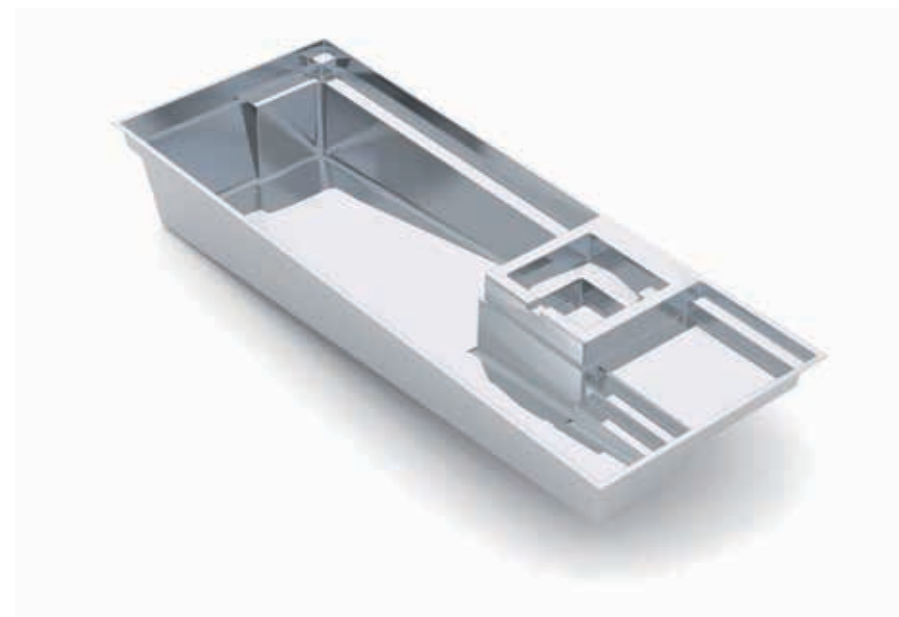

- + Large, built-in splash pad with depth of 12" from top to bottom
(Actual water depth will vary upon fill capacity and positioning of the skimmer box).
- + Convenient entry and exit steps
- + Full-length swimming channel for fun or exercise
- + Extended bench allows for multi-swimmer seating or recreational enjoyment

The Marvelous™

LENGTH	WIDTH	SHALLOW	DEEP
40' 0"	15' 6"	4' 0"	6' 6"
35' 0"	15' 6"	4' 0"	6' 1"
30' 0"	15' 6"	4' 0"	5' 10"

- + Features a wide bench seat running the entire length of the pool
- + Large, unobstructed swimming corridor, ideal for playing games or swimming laps
- + Well-positioned entry and exit steps lead down to the pool floor
- + Sleek, modern design allows for unlimited landscaping possibilities
- + Perimeter swimout surrounding perimeter of pool

The Illusion™

LENGTH	WIDTH	SHALLOW	DEEP
40' 0"	15' 5"	4' 5"	6' 11"
35' 0"	15' 5"	4' 5"	6' 6"
30' 0"	15' 5"	4' 5"	6' 0"

- + Large, built-in splash pad with depth of 20" from top to bottom
(Actual water depth will vary based upon fill capacity and positioning of the skimmer box).
- + Entry access from three sides of the splash pad
- + Sophisticated modern styling will enhance all types of backyard designs
- + Large swimming area for both exercise and fitness
- + Deep end seats/exit steps

The Exquisite™

LENGTH	WIDTH	SHALLOW	DEEP
40' 0"	15' 5"	4' 0"	6' 6"
35' 0"	15' 5"	4' 0"	6' 2"
30' 0"	15' 5"	4' 0"	5' 10"

- + Large, built-in splash pad with depth of 20" from top to bottom
(Actual water depth will vary based upon fill capacity and positioning of the skimmer box).
- + Built-in spa, ideal for therapeutic massage jets
(Dimensions: Length: 5'11"; Width: 5' 11". Swim jets sold separately).
- + Full-length swimming channel for fun or exercise
- + Extended bench allows for multi-swimmer seating or recreational enjoyment