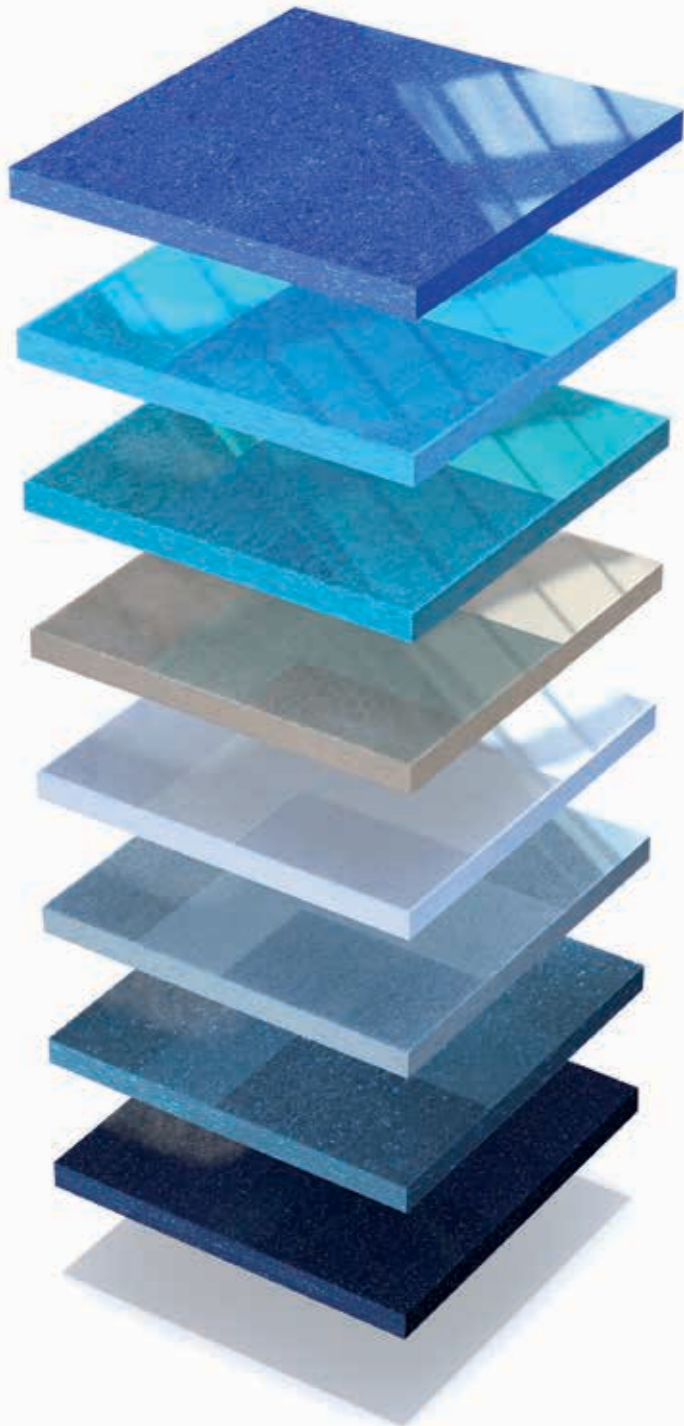

AquaGuard®X Color System

with eight beautiful options

Imagine your perfect backyard oasis and make that dream a vibrant reality with a color from our AquaGuard®X Color System. This color range allows you to stylize and customize your Imagine Pools® swimming pool. Our gelcoat colors aren't just about aesthetics; they're about setting the tone for unforgettable moments with loved ones. So, why settle for ordinary when you can imagine extraordinary?

a brilliant splash of color

Introduced to the North American market in 2000, the AquaGuard®X Color System gelcoat provides excellent UV, blister, and chemical resistance. It has delivered years of outstanding satisfaction to Imagine Pools customers across the country.

With our AquaGuard®X Color System, your imagination comes to life as you envision the captivating beauty that a splash of color brings to your outdoor living space. Let us turn your backyard into a dazzling oasis where every moment is filled with wonder.

**10-Year
Surface Warranty**

Our dedication to development and commitment to using quality materials is how we can ensure optimal performance and lasting beauty with a 10-year Surface Warranty on every Imagine Pools® composite fiberglass swimming pool.

Note: Terms and conditions apply. See full warranty for complete details.