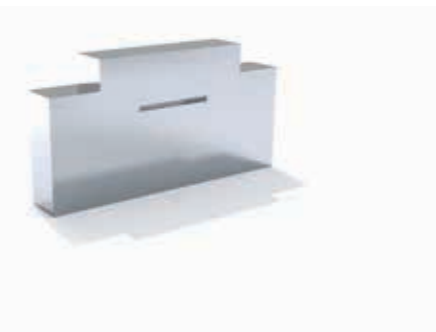

Note: Final dimensions are dependent upon cladding material.

The Cascade™

Add On Water Feature

WIDTH	HEIGHT	DEPTH
8' 0"	4' 0"	2' 0"

- + Creates a stunning silhouette by the pool
- + 4' sheer descent
- + Option to illuminate water feature with color-changing LED lights
- + Offered in a base color of basalt and ready to clad or tile to match your pool's surroundings

Note: Final dimensions are dependent upon cladding material.

Automatic Pool Covers

available in six vivid color options

Security, Safety and Strength

For years of reliable protection for your fiberglass swimming pool, an automatic pool cover is your best bet. Our custom pool covers from Integra Pool Covers extend and retract automatically as they cover and uncover your pool. An automatic pool cover checks all of the boxes for safety, convenience and ease of use.