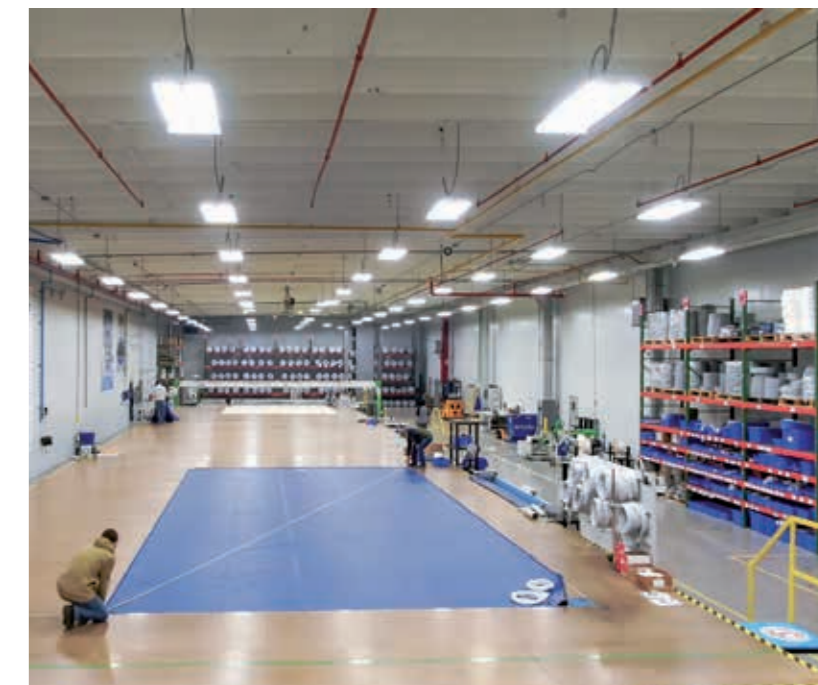

Security, Safety and Strength

For years of reliable protection for your fiberglass swimming pool, an automatic pool cover is your best bet. Our custom pool covers from Integra Pool Covers extend and retract automatically as they cover and uncover your pool. An automatic pool cover checks all of the boxes for safety, convenience and ease of use.

- **+ Automated Ease of Use**
  just one flip of the switch and it does the rest and will lock when you are away
- **+ Safety Around the Pool**
  an automatic pool cover is an effective safety barrier for kids and pets
- **+ Extend the Pool Season**
  our proprietary fabric provides layers of heat retention, UV and chemical protection
- **+ Ease of Maintenance**
  reduces evaporation, maintains heat and increases longevity of your pool's chemistry
- **+ Improves Energy Efficiency**
  by minimizing water evaporation, you'll fill your pool less often and use less water
- **+ Make Your Pool Look Great**
  color-true tones and durable material keeps your pool clean and your backyard looking beautiful